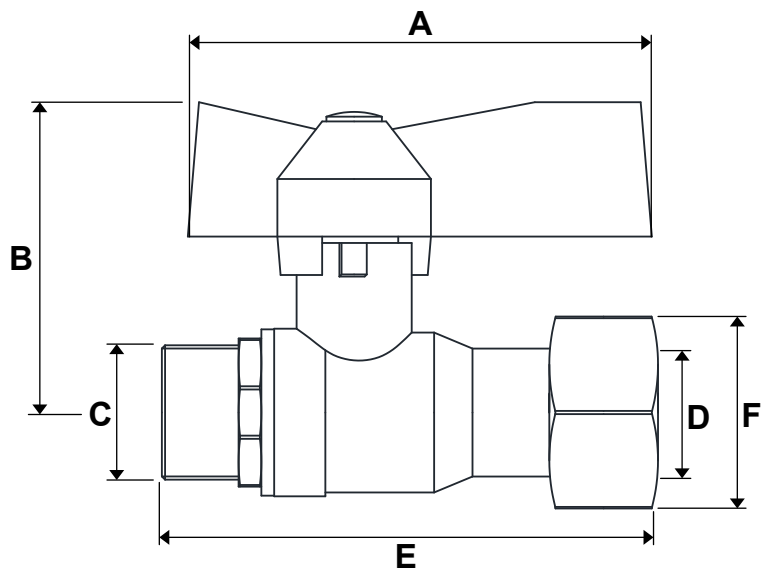

Scheda Tecnica /Technical Details/Fiche Technique
Cod. Art. VS 721
IT:: Valvola a sfera M/F avanti contatore c/dado girevole
EN:: M/F Ball Valve for counter meter with turnable nut
FR:: Robinet avant compteur M/F avec ecrou tournant

Rubinetto avanti contatore
Caratteristiche
<ul style="list-style-type: none"> • Corpo in ottone stampato CW617N; • Maniglia in ottone stampato CW617N • Guarnizioni in NBR ; • Sedi in PTFE vergine; • Pressione nominale PN 25

Counter meter Ball Valve
Features
<ul style="list-style-type: none"> • Body in hot stamped brass CW617N; • Lever handle in stamped brass CW617N; • O-rings NBR; • Seats in virgin PTFE • Nominal Pressure PN 25

Dimensioni / Sizes / Dimensions

	1/2"-3/4	3/4"-3/4"
A	72	72
B	39	36
C	1/2"	3/4"
D	15	15
E	74	74
F	30	30